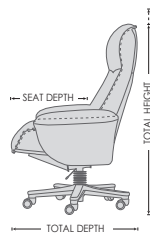

360° Swivel

Adjustable Headrest

Effortless Reclining

Gas Lift

2 Sizes

**IMG**  
N O R W A Y

[www.imgcomfort.com](http://www.imgcomfort.com)

TAKING COMFORT TO A NEW LEVEL

## FUNCTIONS

SWIVEL

EFFORTLESS RECLINING MECHANISM

GAS LIFT SEAT HEIGHT ADJUSTMENT

ADJUSTABLE HEADREST

## DIMENSIONS

CHAIR SIZE	TOTAL WIDTH	TOTAL DEPTH	TOTAL HEIGHT	SEAT WIDTH	SEAT HEIGHT	SEAT DEPTH
Melody 201 standard size	79 cm / 31.1 in	77 cm / 30.3 in	109 - 116 cm / 42.9 - 45.6 in	51 cm / 20 in	45 - 52 cm / 17.7 - 20.4 in	49 cm / 19.2 in
Melody 301 large size	85 cm / 33.4 in	79 cm / 31.1 in	111 - 118 cm / 43.7 - 46.4 in	56 cm / 22 in	45 - 52 cm / 17.7 - 20.4 in	51 cm / 20 in

\* The dimensions are approximate and may vary with +/-2cm