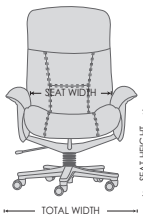

## FUNCTIONS

SWIVEL

EFFORTLESS RECLINING MECHANISM

GAS LIFT SEAT HEIGHT ADJUSTMENT

ADJUSTABLE HEADREST

## DIMENSIONS

CHAIR SIZE	TOTAL WIDTH	TOTAL DEPTH	TOTAL HEIGHT	SEAT WIDTH	SEAT HEIGHT	SEAT DEPTH
Melody 201 standard size	79 cm / 31.1 in	77 cm / 30.3 in	109 - 116 cm / 42.9 - 45.6 in	51 cm / 20 in	45 - 52 cm / 17.7 - 20.4 in	49 cm / 19.2 in
Melody 301 large size	85 cm / 33.4 in	79 cm / 31.1 in	111 - 118 cm / 43.7 - 46.4 in	56 cm / 22 in	45 - 52 cm / 17.7 - 20.4 in	51 cm / 20 in